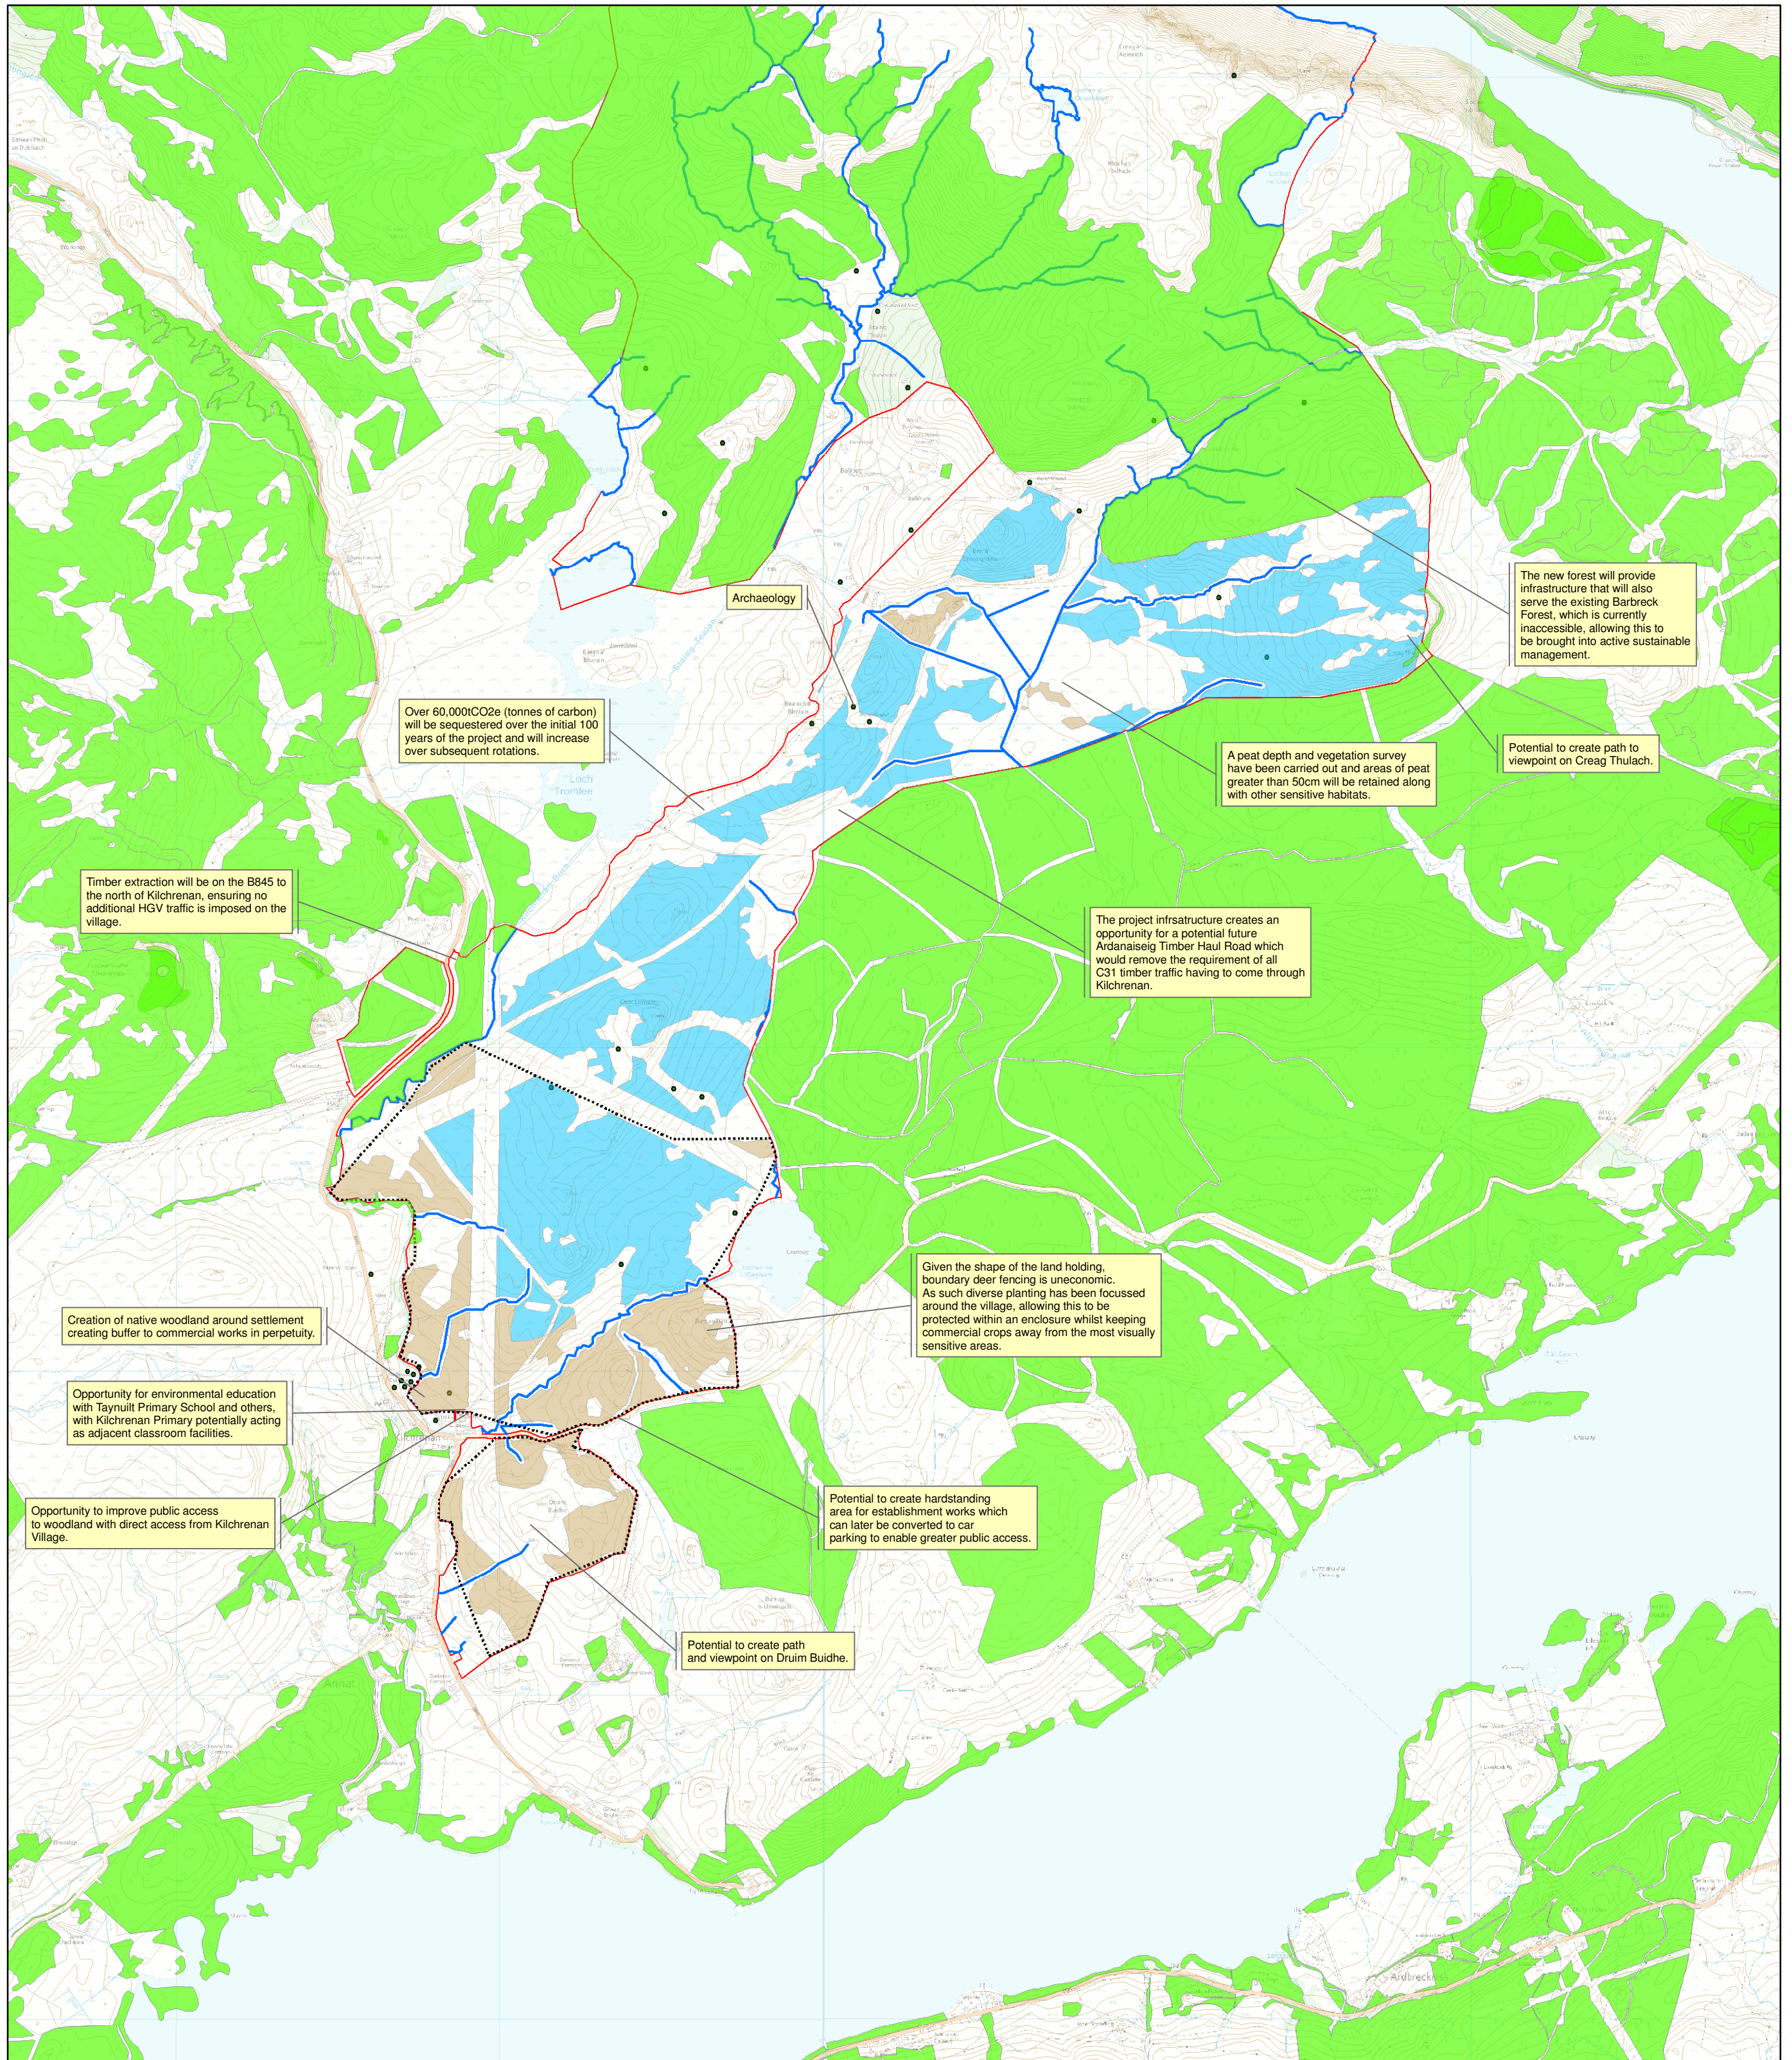

BARBRECK WOODLAND CREATION

Concept Map

Legend

- | | | | |
|---|----------------------------|---|----------------------------|
|  | Commercial Woodland 140 Ha |  | Existing Woodland/Forestry |
|  | Native Woodland 40 Ha |  | Archaeology |
|  | Fences |  | Legal bdy |
|  | Watercourses | | |

Scale
1:15,000
25/11/2022

Glencruitten Road
Oban
Argyll
PA34 4DW
Tel: 01631 562906
Fax: 01631 566751

© Crown copyright and database rights 2022.
OS100050103

OS sheets: NN02NE
NN02NW
NN02SW
NN02NE_line
NN02NW_line
NN02SW_line
NN02SE
NN02SE_line