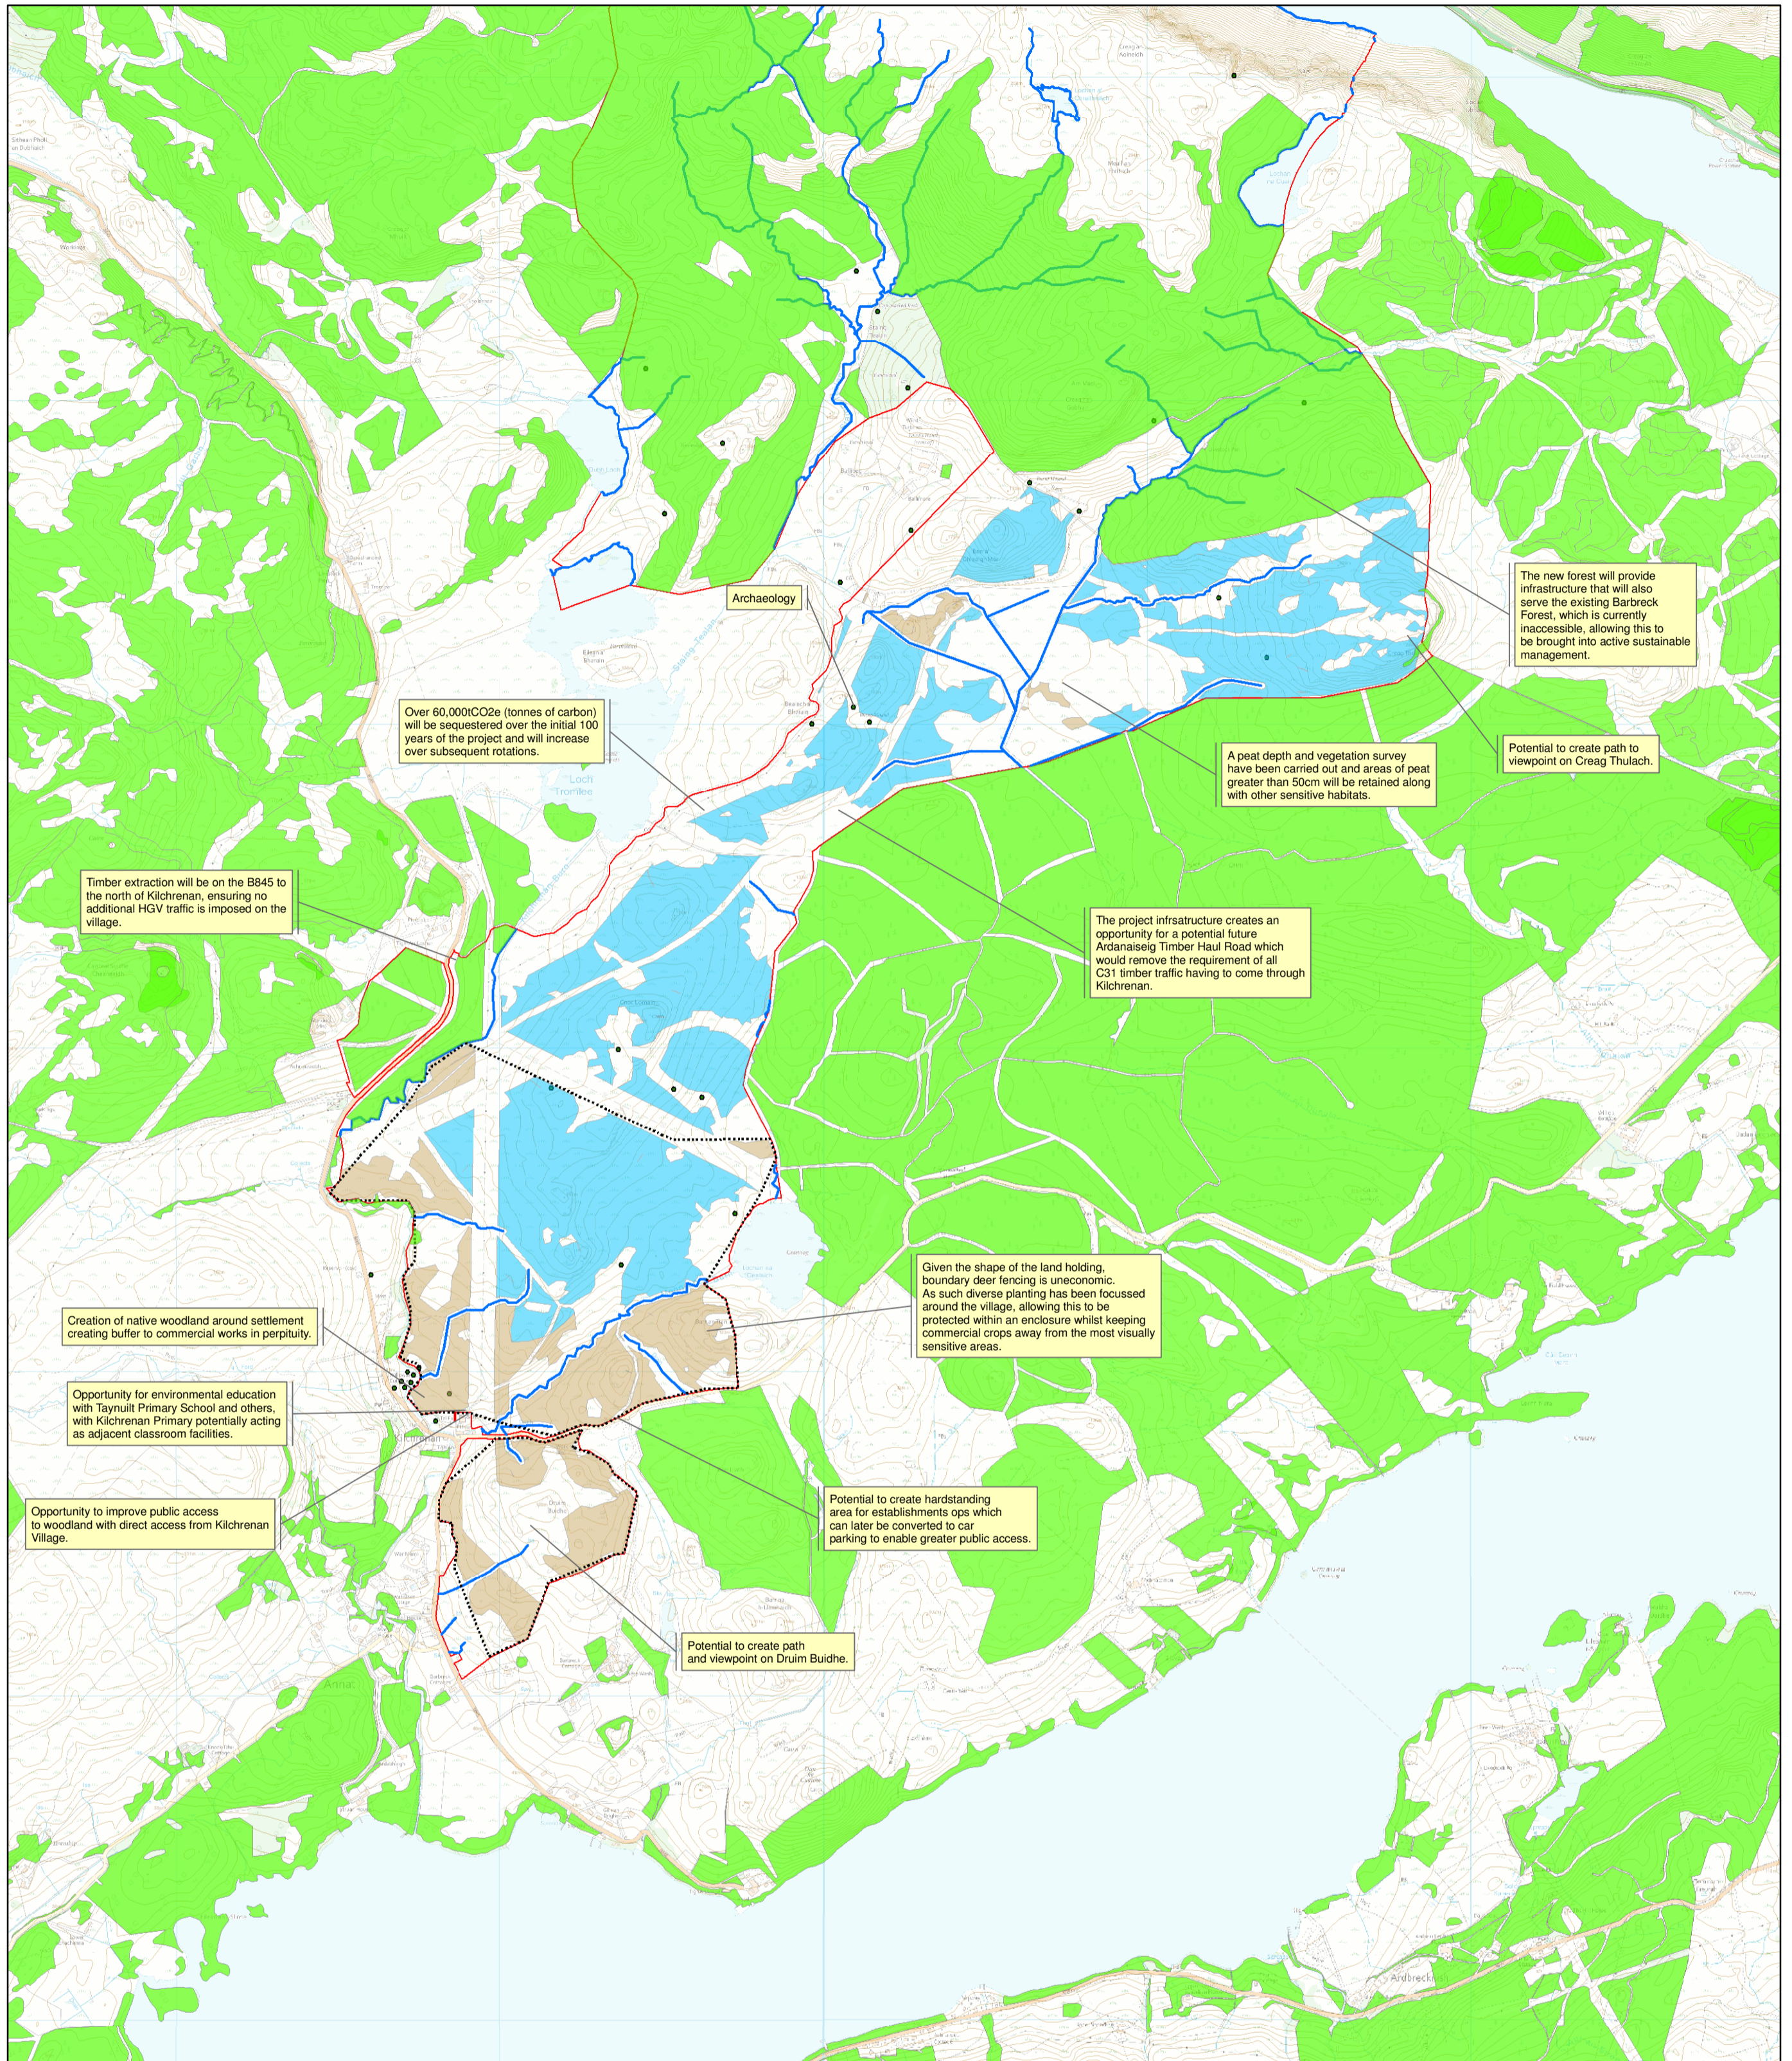

BARBRECK WOODLAND CREATION

Concept Map

Legend

- | | |
|---|---|
| Commercial Woodland 140 Ha | Existing Woodland/Forestry |
| Native Woodland 40 Ha | Archaeology |
| Fences | Legal bdy |
| Watercourses | |

Scale
1:15,000
25/11/2022

Glencruitten Road
Oban
Argyll
PA34 4DW
Tel: 01631 562906
Fax: 01631 566751

© Crown copyright and database rights 2022.
OS100050103

OS sheets: NN02NE
NN02NW
NN02SW
NN02NE_line
NN02NW_line
NN02SW_line
NN02SE
NN02SE_line